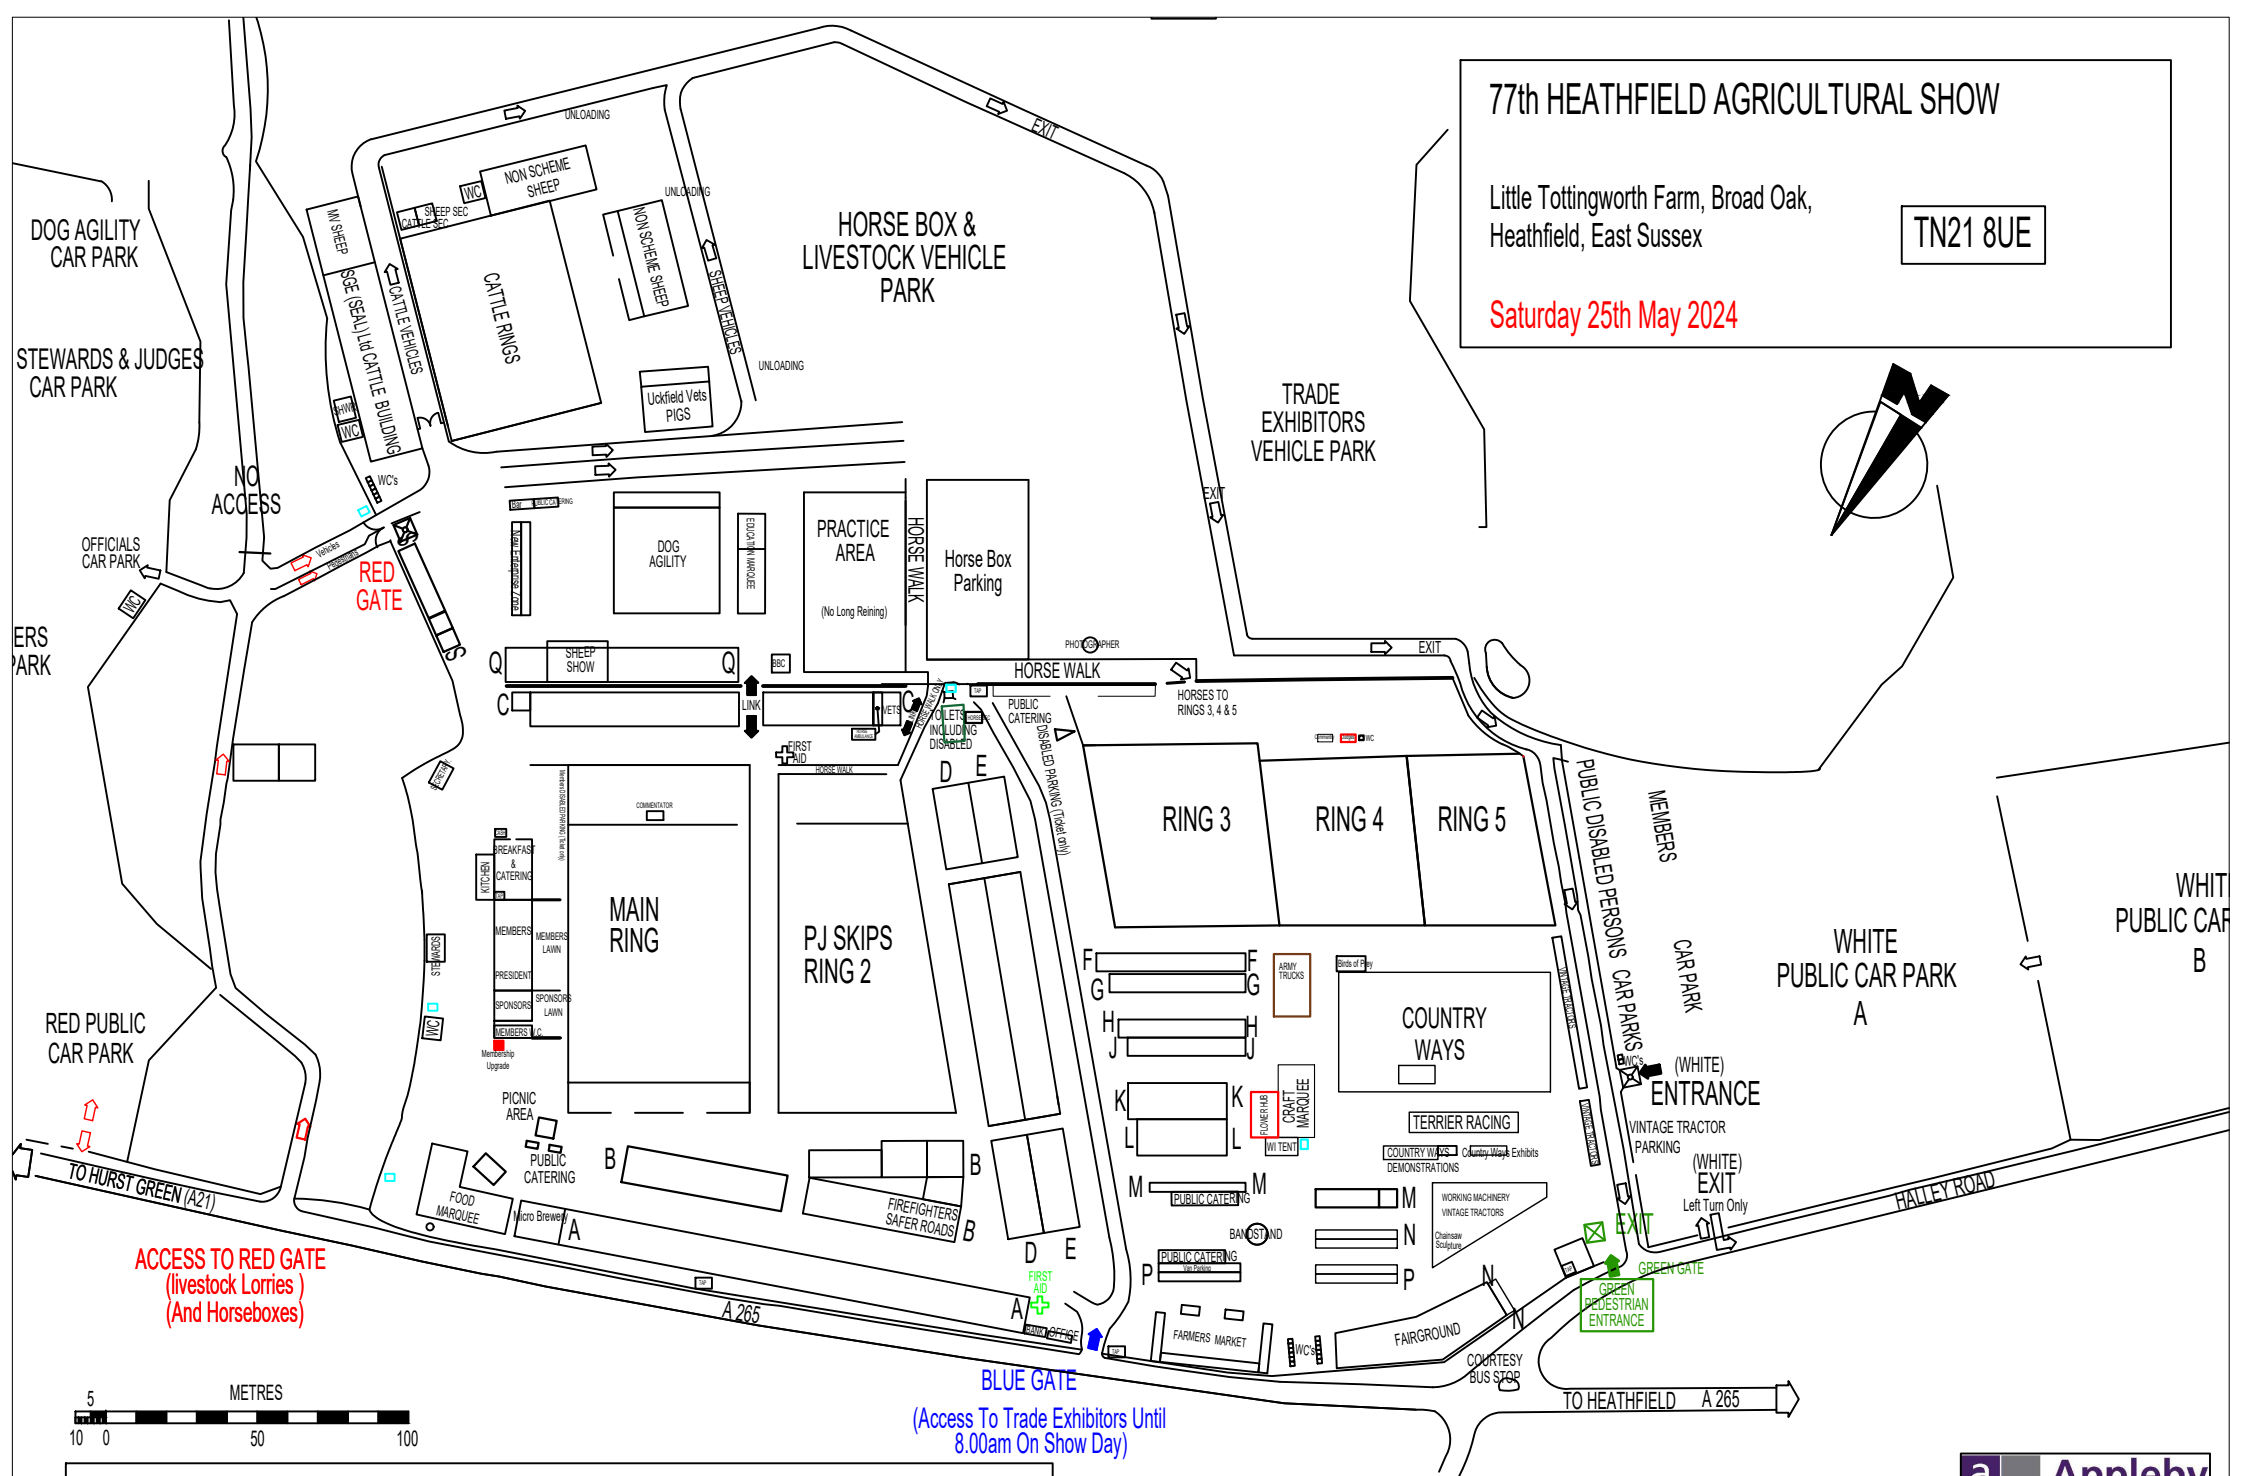

77th HEATHFIELD AGRICULTURAL SHOW

Little Tottingworth Farm, Broad Oak,
Heathfield, East Sussex

TN21 8UE

Saturday 25th May 2024

ACCESS TO RED GATE
(livestock Lorries)
(And Horseboxes)

BLUE GATE

(Access To Trade Exhibitors Until
8.00am On Show Day)

TO HEATHFIELD A 265

Appley Petfield Ltd Chartered Surveyors (01435) 866446. ap-surveyors.co.uk
are proud to prepare and Sponsor the Show Plans