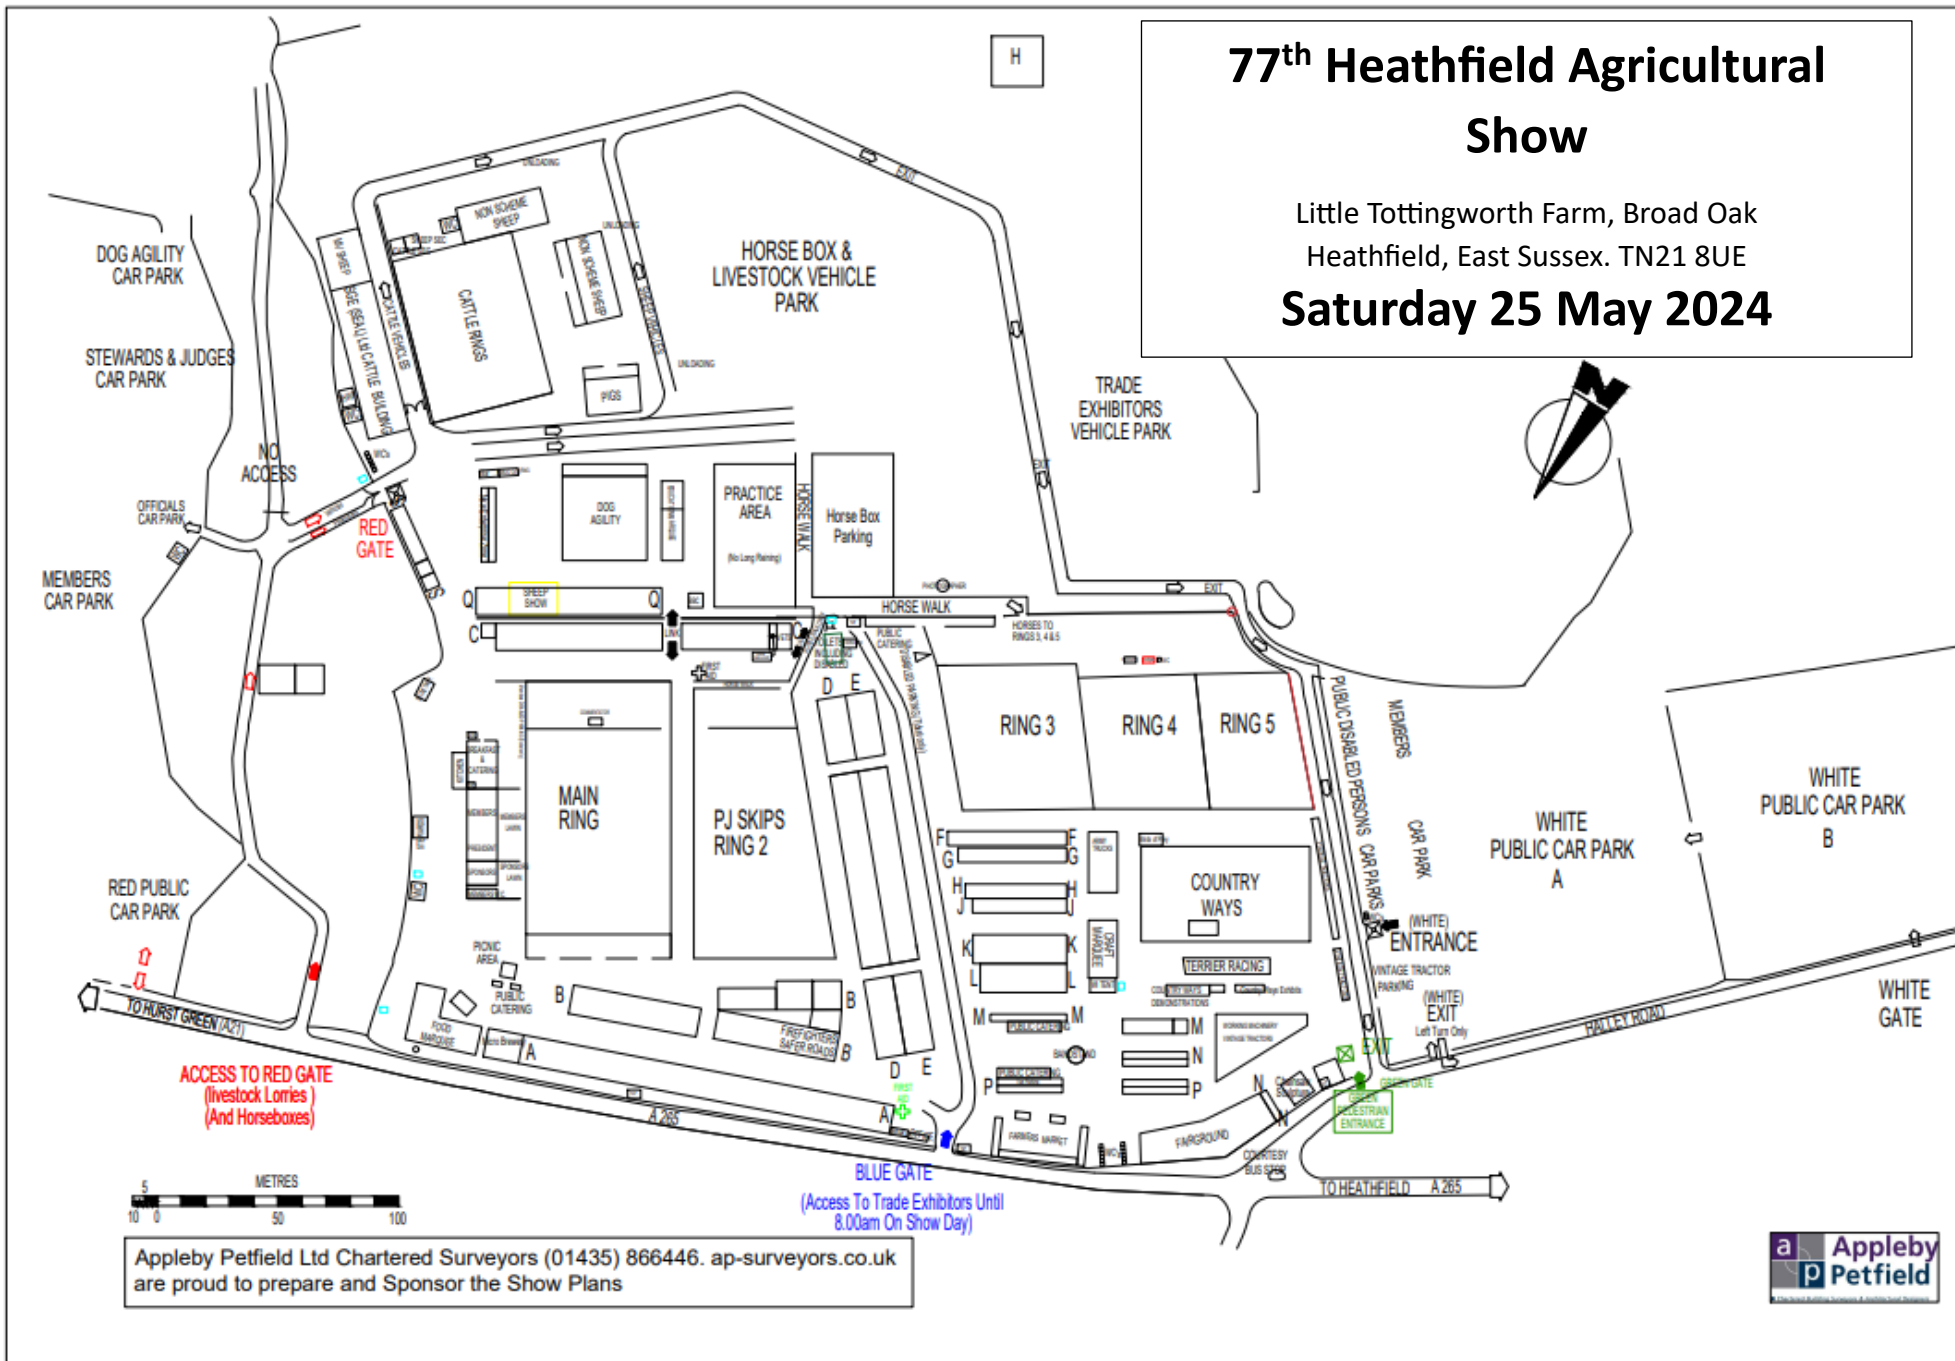

# 77<sup>th</sup> Heathfield Agricultural Show

Little Tottingworth Farm, Broad Oak  
Heathfield, East Sussex. TN21 8UE

**Saturday 25 May 2024**

Appleby Petfield Ltd Chartered Surveyors (01435) 866446. ap-surveyors.co.uk  
are proud to prepare and Sponsor the Show Plans